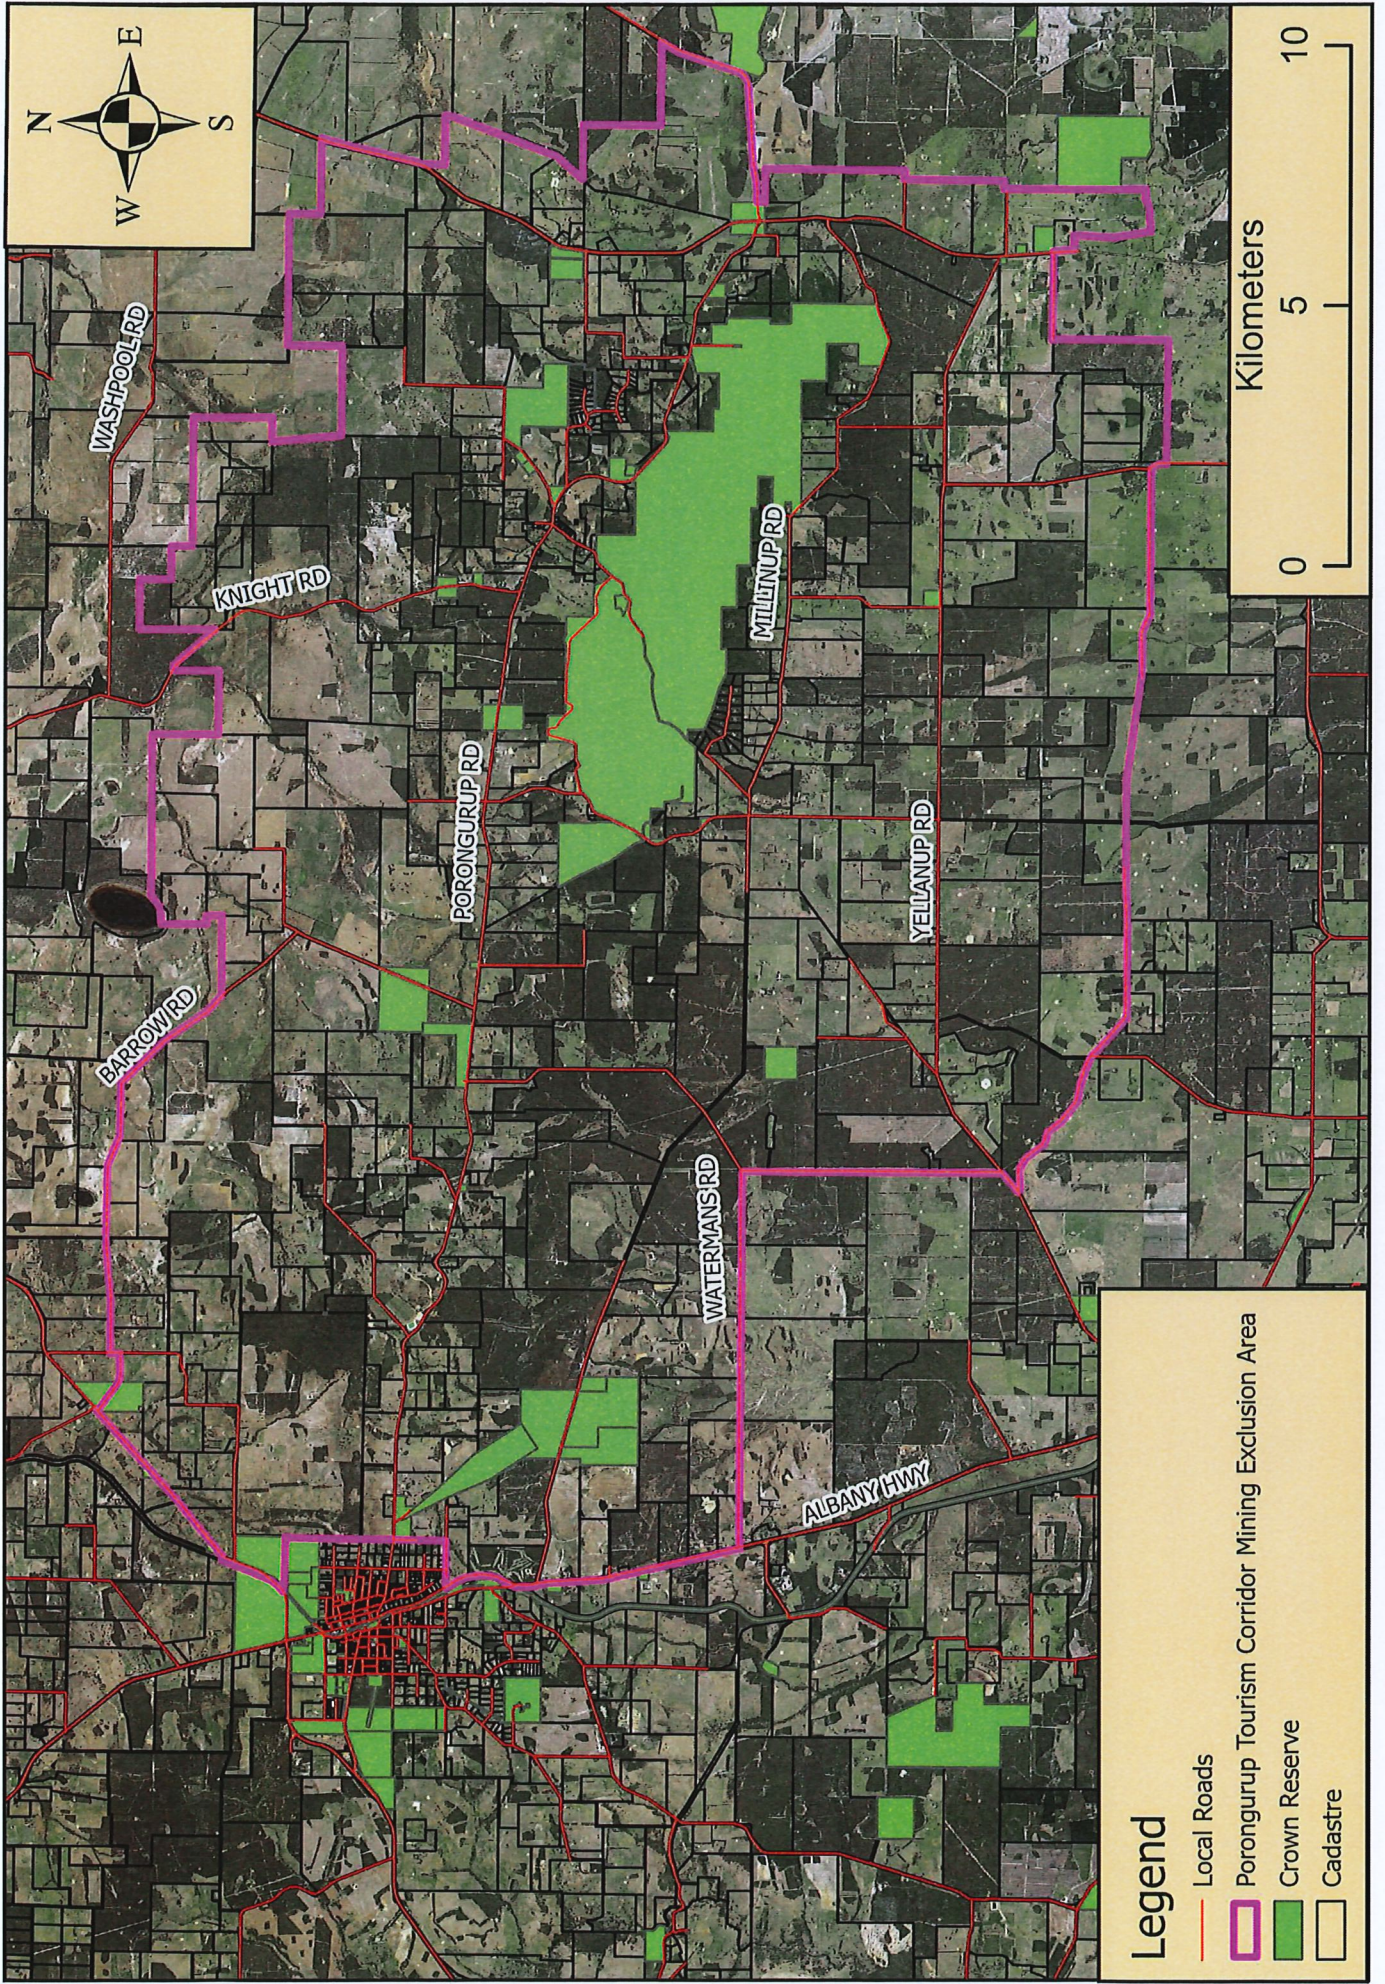

Mining and exploration activities have the potential to negatively impact directly and indirectly on other land uses and Communities in the Shire of Plantagenet

Whilst exploration has less of an impact on land, the negative impacts of exploration are cumulative and the potential for exploration activities to lead to mining also poses a risk to high value land and the environment.

The Shire of Plantagenet specifically identifies the Porongurup, Striling Ranges and Mount Lindesay National Parks and the Porongurup Tourism Corridor as areas of high value in which mining will be opposed by the Local Government.

Definition:

The Porongurup Tourism Corridor is defined as that area outlined in the attached map.

**ADOPTED:**

**LAST REVIEWED:**

---

### Legend

- Local Roads
- Porongurup Tourism Corridor Mining Exclusion Area
- Crown Reserve
- Cadastre